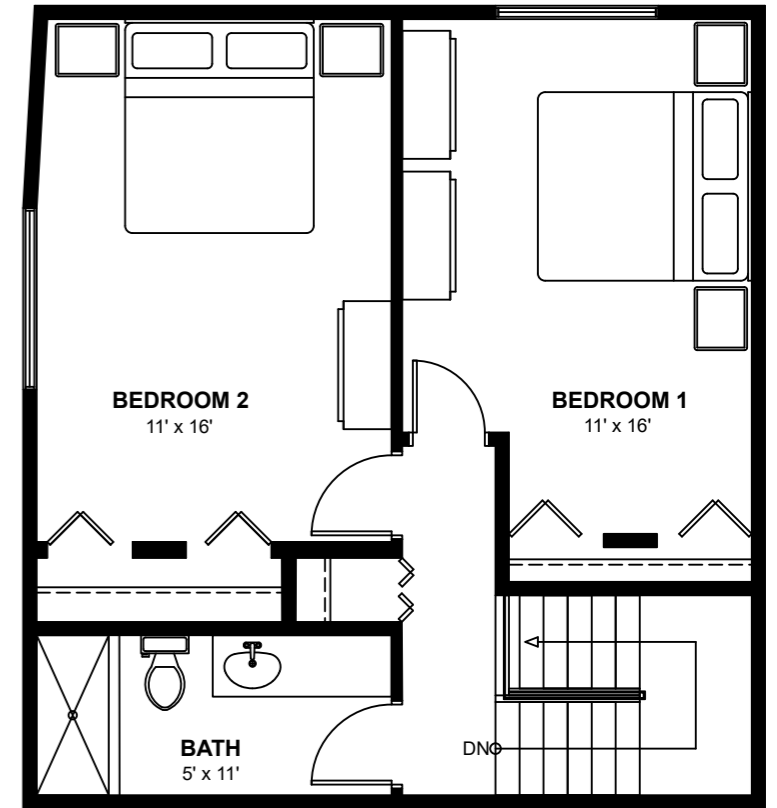

## Two Bedroom Townhomes

Approximately 1,078 sq. ft.

**BASEMENT FLOOR PLAN**

**GROUND FLOOR PLAN**

**SECOND FLOOR PLAN**

These floor plans are representative only. All dimensions are approximate.