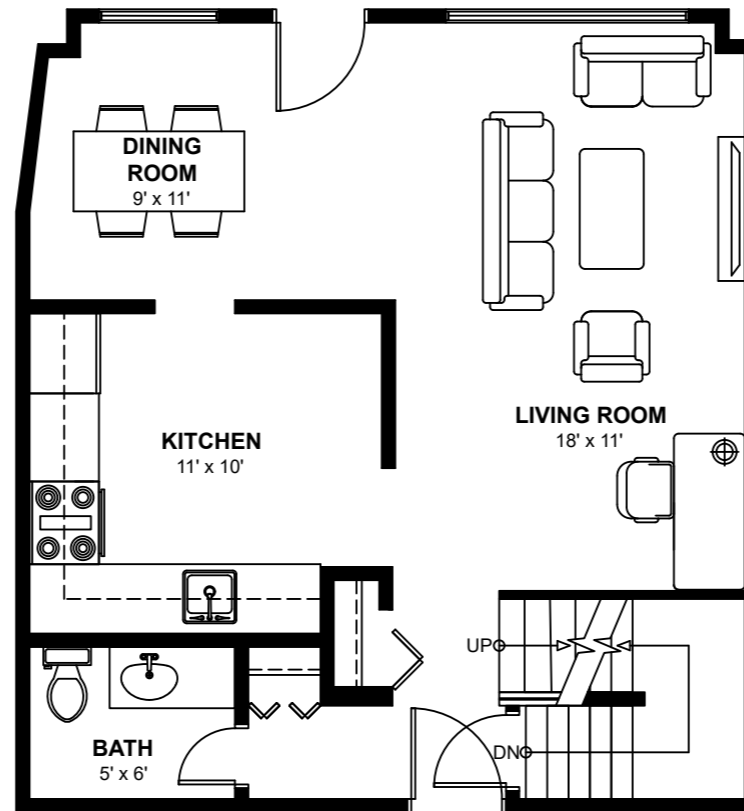

# Manor Village

5,7,9 & 11 Majestic Drive & 1664-1668 Woodroffe Avenue  
Ottawa, Ontario

## Two Bedroom Townhomes

Approximately 1,078 sq. ft.

**BASEMENT FLOOR PLAN**

**GROUND FLOOR PLAN**

**SECOND FLOOR PLAN**

These floor plans are representative only. All dimensions are approximate.