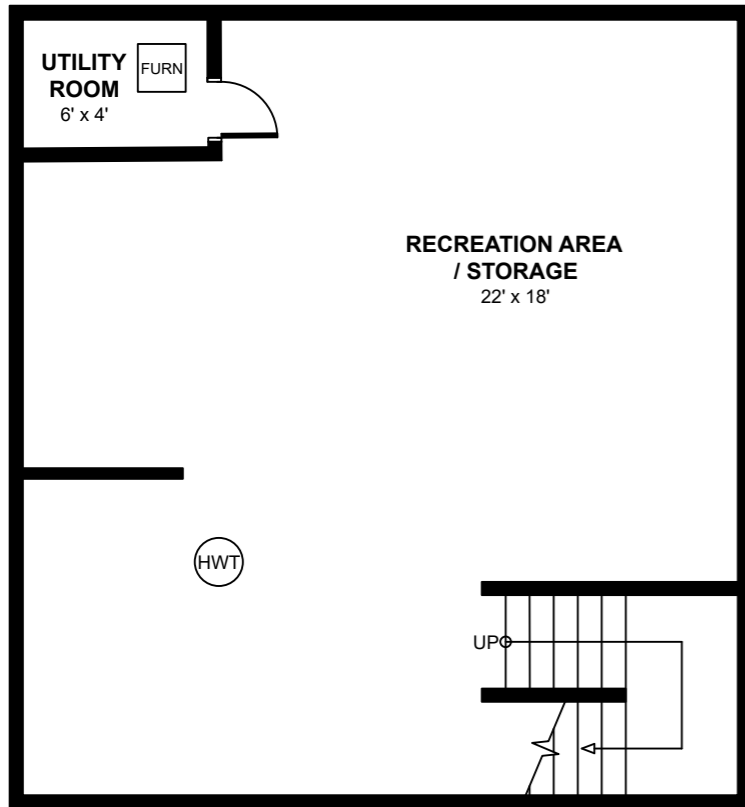

# Manor Village

5,7,9 & 11 Majestic Drive & 1664-1668 Woodroffe Avenue  
Ottawa, Ontario

## Two Bedroom Townhomes

Approximately 1,078 sq. ft.

**BASEMENT FLOOR PLAN**

**GROUND FLOOR PLAN**

**SECOND FLOOR PLAN**

These floor plans are representative only. All dimensions are approximate.